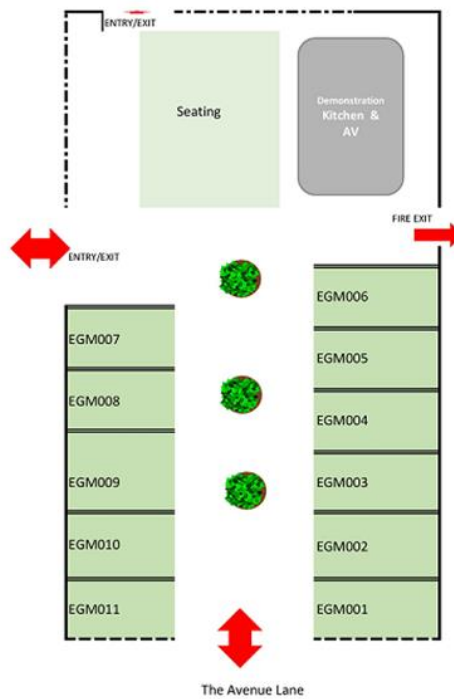

NZ Edible Garden Trade Layout

Closer view

NZ Edible Garden Marquee Layout

Line Key:
 - - - CLEAR WALL
 - - - Paneling
 - - - WHITE WALL