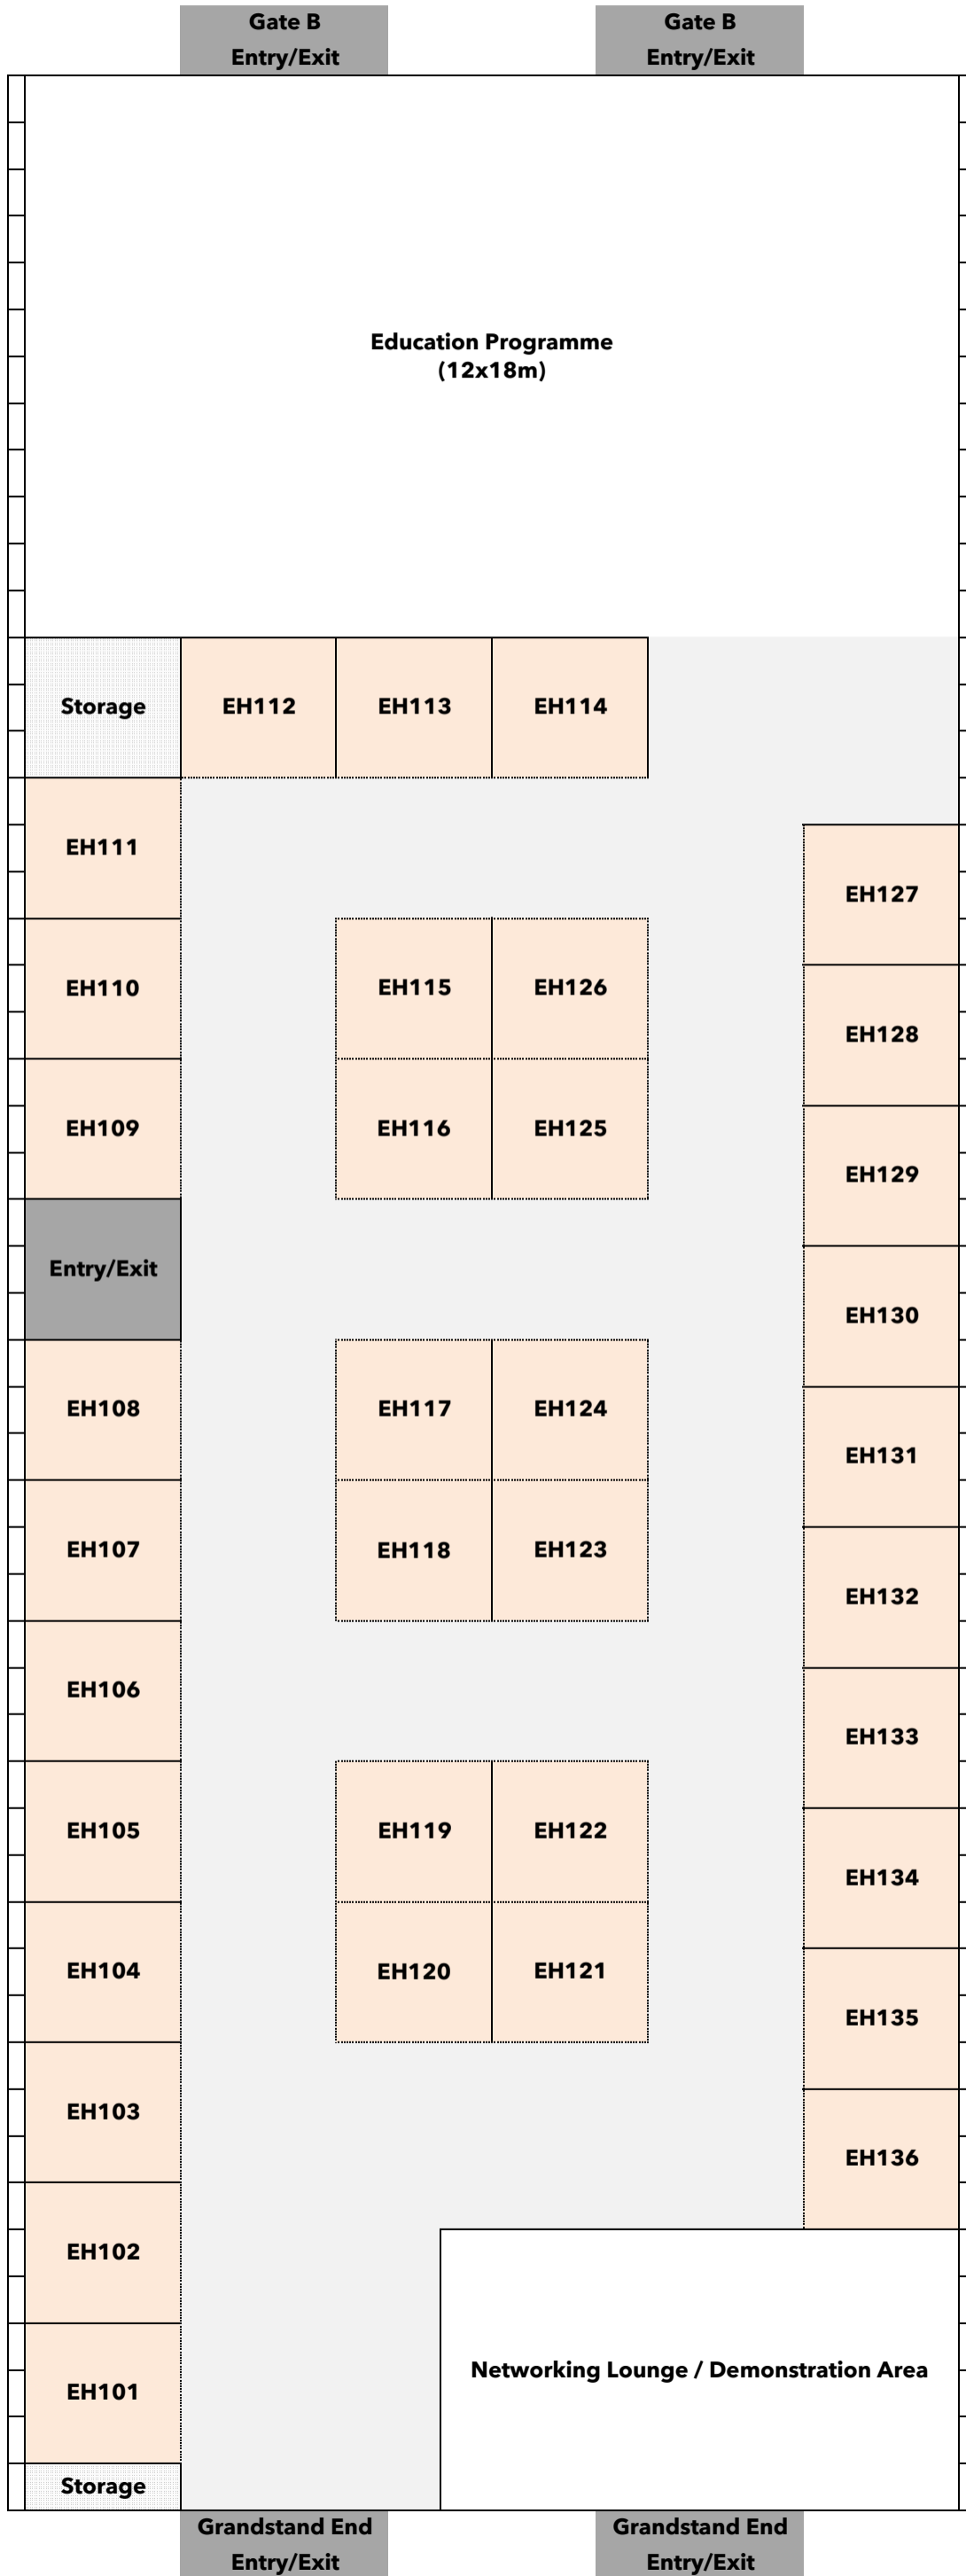

Exhibition Hall Trade Map

Frontage

Entry/Exit

Wall/Non Frontage

Walkway

Storage

Available Sites

Emergency Exit

Booked Sites

Please note: partitions separating each trade site are approximately 2m out from Exhibition Hall wall.